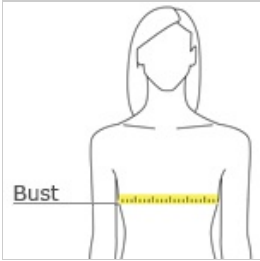

BELLA+CANVAS.

BELLA+CANVAS® Women's Sponge Fleece Cropped Fleece Hoodie. BC7502

- Tear-away label
- Side seamed
- Dropped shoulders
- Rib knit cuffs
- Raw hem
- 8-ounce, 52/48 Airlume combed and ring spun cotton/poly fleece, 32 singles

CARE INSTRUCTIONS

Machine wash warm, inside out, with like colors. Only non-chlorine bleach. Tumble dry low. Medium iron. Do not iron decoration. Do not dry clean.

front

back

HOW TO MEASURE

BUST

Measure under the arm and around the fullest part of the bust with arms down, keeping tape horizontal.

SIZE CHART

	S	M	L	XL	2XL
Size	6-8	8-10	10-12	14-18	20/22
Bust	30-32	32-33 1/2	33 1/2- 35 1/2	35 1/2- 37 1/2	37 1/2- 39 1/2

COLOR INFORMATION

Black
PMS BLACK C

Dark Grey Heather
PMS 7540CP

Heather Dust

Military Green
PMS 2410UP