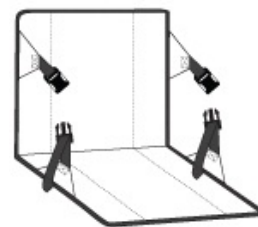

back

COLOR INFORMATION

Black
PMS NTR BLACK
C

Navy
PMS 533C

Red
PMS 193 C

Royal
PMS 7687C