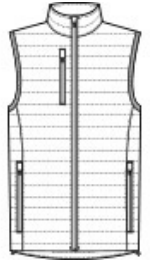

Staying warm while on the go has never been easier with our Packable Puffy Vests. Thanks to a water-repellent fabric coating and finish, you'll remain comfortable no matter where your day takes you.

- 100% polyester shell and lining
- 2.4-ounce, 100% polyfill insulation
- Interior storm flap with chin guard
- Reverse coil zippers
- Zippered chest pocket
- Front zippered pockets with rubber-wrapped zipper pulls
- Adjustable locking drawcord at hem
- Port Pocket for easy embroidery access
- Dyed-to-match drawstring carrying pouch included

**CARE INSTRUCTIONS**

Machine wash cold with like colors. Do not bleach. Tumble dry low. Cool iron. Do not use fabric softener. Do not dry clean.

front

back

**HOW TO MEASURE**

**CHEST WIDTH**

Measure under the arm and around the fullest part of the chest with arms down, keeping tape horizontal.