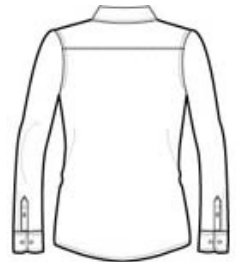

back

CARE INSTRUCTIONS

Machine wash warm with like colors. Only non-chlorine bleach when needed. Tumble dry low. Warm iron if necessary.