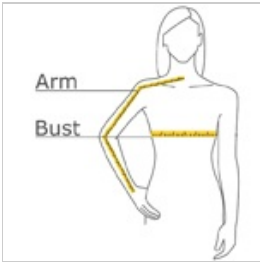

- 4.5-ounce, 55/45 cotton/poly
- Traditional, relaxed look
- Open collar
- Dyed-to-match buttons
- Adjustable cuffs
- White, Athletic Gold, Texas Orange, Red, Burgundy, Coffee Bean, Light Blue, Navy, Classic Navy, Steel Grey, Purple and Black have a Light Stone contrast neckband.
- Light Stone and Royal have a Classic Navy contrast neckband.
- Dark Green has a Navy contrast neckband.

front

back

CARE INSTRUCTIONS

Machine wash warm with like colors. Only non-chlorine bleach when needed. Tumble dry low. Warm iron if necessary.

HOW TO MEASURE

BUST

Measure under the arm and around the fullest part of the bust with arms down, keeping tape horizontal.

ARM

Place hand on hip. Start at the center of the back of the neck and measure across the shoulder, to the elbow, and then down to the wrist.

SIZE CHART

	XS	S	M	L	XL	XXL	3XL	4XL	5XL	6XL
Size	2	4/6	8/10	12/14	16/18	20/22	24/26	28/30	32/34	36/38
Bust	32-34	35-36	37-38	39-41	42-44	45-47	48-51	52-55	56-59	60-63
Arm	30-30 3/4	30 3/4-31 1/2	31 1/2-32	32-32 1/2	32 1/2 - 33	33-33 3/8	33 3/8-33 3/4	33 3/4-34 1/2	34 1/4-34 3/4	34 1/2-35