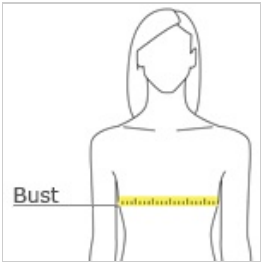

**CARE INSTRUCTIONS**

Machine wash cold with like colors. Do not bleach. Tumble dry low. Cool iron. Do not use fabric softener. Do not dry clean.

front

back

**HOW TO MEASURE**

**BUST**

Measure under the arm and around the fullest part of the bust with arms down, keeping tape horizontal.

**SIZE CHART**

	XS	S	M	L	XL	XXL	3XL	4XL
Size	2	4/6	8/10	12/14	16/18	20/22	24/26	28/30
Bust	32-34	35-36	37-38	39-41	42-44	45-47	48-51	52-55

**COLOR INFORMATION**

Cobalt Blue  
PMS 7687C

Deep Black  
PMS NTR BLACK  
C