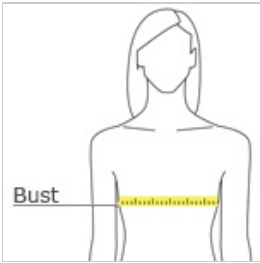

- 3.8-ounce, 100% polyester interlock with PosiCharge technology
- Self-fabric V-neck
- Removable tag for comfort and relabeling

Given the extreme heat required for sublimation, please consult with your decorator. It is highly recommended to sample test product by color before production.

CARE INSTRUCTIONS

Machine wash cold with like colors. Do not bleach. Do not use fabric softener. Tumble dry low. Remove promptly. Cool iron if needed. Do not dry clean.

front

back

HOW TO MEASURE

BUST

Measure under the arm and around the fullest part of the bust with arms down, keeping tape horizontal.

SIZE CHART

	XS	S	M	L	XL	XXL	3XL	4XL
Size	2	4/6	8/10	12/14	16/18	20/22	24/26	28/30
Bust	32-34	35-36	37-38	39-41	42-44	45-47	48-51	52-55

COLOR INFORMATION

Black
PMS NTR BLACK
C

Silver
PMS 429C

True Red
PMS 200C