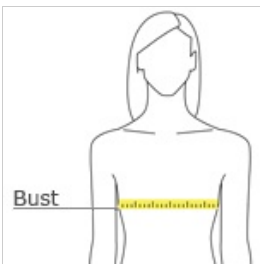

Sport-Tek® Ladies PosiCharge® Electric Heather Sporty Tee. LST390

Our color-locking tee has a soft hand, wicks moisture, resists snags and is energized with an allover heather pattern.

- 4.1-ounce, 100% polyester jersey with PosiCharge technology
- Removable tag for comfort and relabeling
- Scoop neck
- Dolman sleeves

front

back

HOW TO MEASURE

BUST

Measure under the arm and around the fullest part of the bust with arms down, keeping tape horizontal.

SIZE CHART

| | XS | S | M | L | XL | XXL | 3XL | 4XL |
|------|-------|-------|-------|-------|-------|-------|-------|-------|
| Size | 2 | 4/6 | 8/10 | 12/14 | 16/18 | 20/22 | 24/26 | 28/30 |
| Bust | 32-34 | 35-36 | 37-38 | 39-41 | 42-44 | 45-47 | 48-51 | 52-55 |