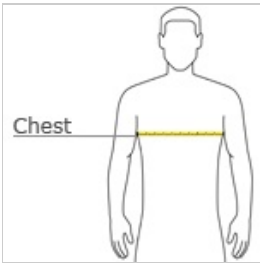

front

back

**HOW TO MEASURE**

**CHEST WIDTH**

Measure under the arm and around the fullest part of the chest with arms down, keeping tape horizontal.

**SIZE CHART**

|       | XS    | XS    | S     | S     | M     | M     | L     | L     | XL    | XL    |
|-------|-------|-------|-------|-------|-------|-------|-------|-------|-------|-------|
| Size  | 4     | 4     | 6/8   | 6/8   | 10/12 | 10/12 | 14/16 | 14/16 | 18/20 | 18/20 |
| Chest | 25-26 | 25-26 | 26-28 | 26-28 | 28-30 | 28-30 | 30-32 | 30-32 | 32-35 | 32-35 |