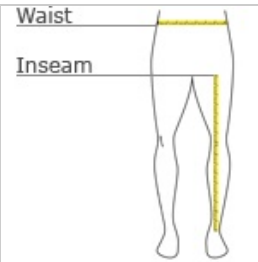

Our fully seam-sealed, waterproof pant coordinates with the Torrent Waterproof Jacket for head-to-toe weather protection. Folds into a convenient carry pouch for easy, compact storage.

- 100% polyester
- 100% polyester mesh to the knee
- 5000MM fabric waterproof rating
- 1000G/M2 fabric breathability rating
- Elastic waistband with drawcord
- Hook and loop gussets at lower legs for easy on/off
- Drawstring carry pouch included

front

back

**HOW TO MEASURE**

**WAIST**

Measure around the smallest part of the natural waist.

**INSEAM**

Measure a similar style pant that fits well and is the desired length. Measure from the crotch seam to the hem.

**SIZE CHART**

	XS	S	M	L	XL	2XL	3XL	4XL
Waist	26-28	29-31	32-34	35-37	38-40	41-43	44-47	48-51
Inseam	30	31	32	32	33	33 1/2	34	34 1/2

**COLOR INFORMATION**

Black  
PMS NTR BLACK  
C