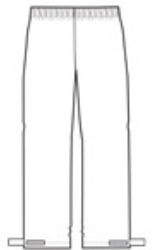

Our fully seam-sealed, waterproof pant coordinates with the Torrent Waterproof Jacket for head-to-toe weather protection. Folds into a convenient carry pouch for easy, compact storage.

- 100% polyester
- 100% polyester mesh to the knee
- 5000MM fabric waterproof rating
- 1000G/M2 fabric breathability rating
- Elastic waistband with drawcord
- Hook and loop gussets at lower legs for easy on/off
- Drawstring carry pouch included

front

back

**HOW TO MEASURE**

**WAIST**

Measure around the smallest part of the natural waist.

**INSEAM**

Measure a similar style pant that fits well and is the desired length. Measure from the crotch seam to the hem.

**SIZE CHART**

	XS	S	M	L	XL	2XL	3XL	4XL
Waist	26-28	29-31	32-34	35-37	38-40	41-43	44-47	48-51
Inseam	30	31	32	32	33	33 1/2	34	34 1/2

**COLOR INFORMATION**

Black  
PMS NTR BLACK  
C