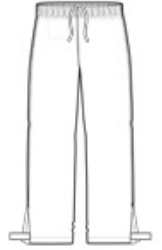

Our fully seam-sealed, waterproof pant coordinates with the Torrent Waterproof Jacket for head-to-toe weather protection. Folds into a convenient carry pouch for easy, compact storage.

- 100% polyester
- 100% polyester mesh to the knee
- 5000MM fabric waterproof rating
- 1000G/M2 fabric breathability rating
- Elastic waistband with drawcord
- Hook and loop gussets at lower legs for easy on/off
- Drawstring carry pouch included

front

back

**HOW TO MEASURE**

**WAIST**

Measure around the smallest part of the natural waist.

**INSEAM**

Measure a similar style pant that fits well and is the desired length. Measure from the crotch seam to the hem.