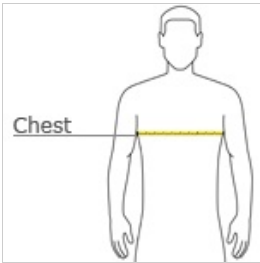

front

back

HOW TO MEASURE

CHEST WIDTH

Measure under the arm and around the fullest part of the chest with arms down, keeping tape horizontal.

SIZE CHART

	XS	XS	S	S	M	M	L	L	XL	XL	2XL	3XL	3XL	4XL	4XL
Chest	32-34	32-34	35-37	35-37	38-40	38-40	41-43	41-43	44-46	44-46	47-49	50-53	50-53	54-57	54-57