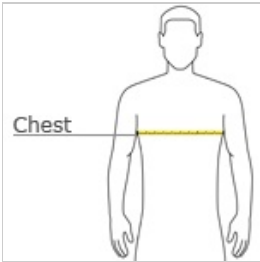

### HOW TO MEASURE

#### CHEST WIDTH

Measure under the arm and around the fullest part of the chest with arms down, keeping tape horizontal.