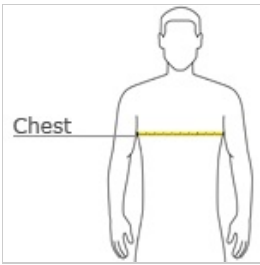

- 3.8-ounce, 100% polyester interlock with PosiCharge technology
- Removable tag for comfort and relabeling
- Set-in sleeves

Given the extreme heat required for sublimation, please consult with your decorator. It is highly recommended to sample test product by color before production.

CARE INSTRUCTIONS

Machine wash cold with like colors. Do not bleach. Do not use fabric softener. Tumble dry low, remove promptly. Cool iron if needed. Do not dry clean.

front

back

HOW TO MEASURE

CHEST WIDTH

Measure under the arm and around the fullest part of the chest with arms down, keeping tape horizontal.

SIZE CHART

	XS	S	M	L	XL
Size	4	6/8	10/12	14/16	18/20
Chest	25-26	26-28	28-30	30-32	32-35

COLOR INFORMATION