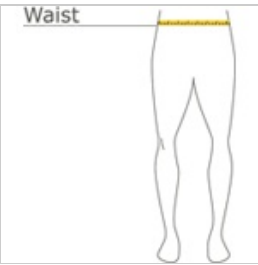

# Sport-Tek® Youth PosiCharge® Competitor™ Pocketed Short. YST355P

Our lightweight, unlined short with pockets wicks moisture and locks in colors.

- 3.8-ounce, 100% polyester interlock with PosiCharge technology
- Removable tag for comfort and relabeling
- Elastic waistband
- No drawcord
- Side pockets
- 9-inch inseam

front

back

### WAIST

Measure around the smallest part of the natural waist.

## SIZE CHART

	S	M	XS	L	XL
Size	6/8	10/12	4	14/16	18/20
Waist	25-26	26-27	24-25	27-28	28-31