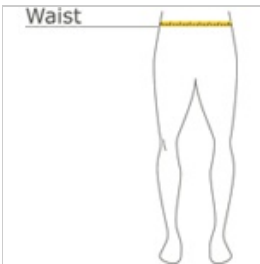

- 3.8-ounce, 100% polyester interlock with PosiCharge technology
- Removable tag for comfort and relabeling
- Elastic waistband
- No drawcord
- 9-inch inseam

*If applying sublimation, special care must be taken throughout the process. Contact your decorator for more details.*

### HOW TO MEASURE

#### WAIST

Measure around the smallest part of the natural waist.

### SIZE CHART

	XS	S	M	L	XL
Size	4	6/8	10/12	14/16	18/20
Waist	24-25	25-26	26-27	27-28	28-31